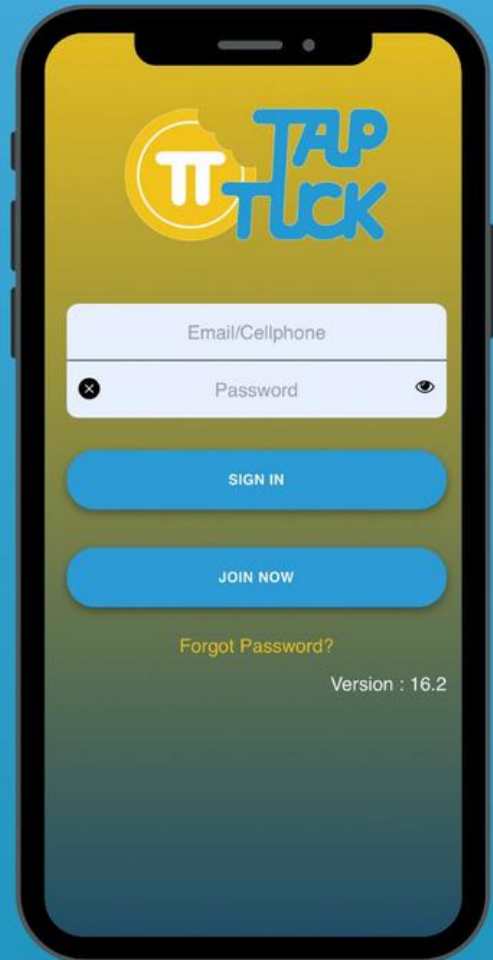

1

Download the App

Download the App
and Join Now.

2

Top up wallet

Top up Your Wallet with EFT or
Credit Card for payments to
reflect instantly.

3

Digital Cards

In the Dashboard you will find
DIGITAL CARDS.

The vendor can scan your
QR code from your cell phone.

4

Optional: Add a kid

Add a Child.
Province: KZN
School: Life Saving South Africa

Allocate pocket money spend
and print a TapTuck digital card
card available in app.

Like our Facebook or
Instagram Page and
you could stand a chance
of winning R500 in your
Taptuck Wallet and R500
for your school tuckshop!

Please note that if your child
already uses Taptuck at school
- you can use the same profile.
Either print your child a digital
card, or they can use their
Taptuck card.